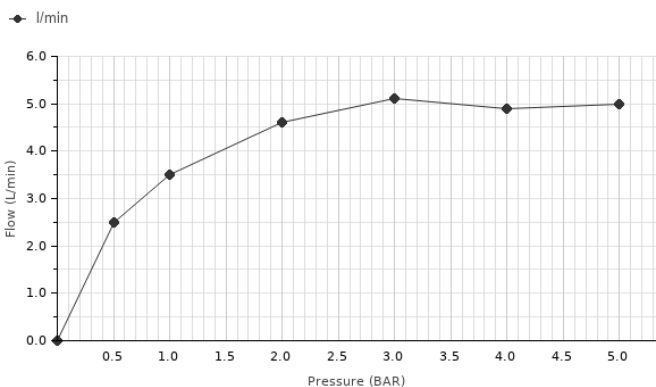

### Description

Single lever basin mixer 3/8". Ø35 mm ceramic cartridge. Length of hoses 450 mm. Without pop-up waste set 1 1/4". "Plus" aerator. Flow rate 5,6 l/min. at 3 bar. Cold-water opening.

### Flow rate diagramme

Pressure (bar)	0	0.5	1	2	3	4	5
Flow - l/min (±15%)	0	2.5	3.5	4.6	5.1	4.9	5